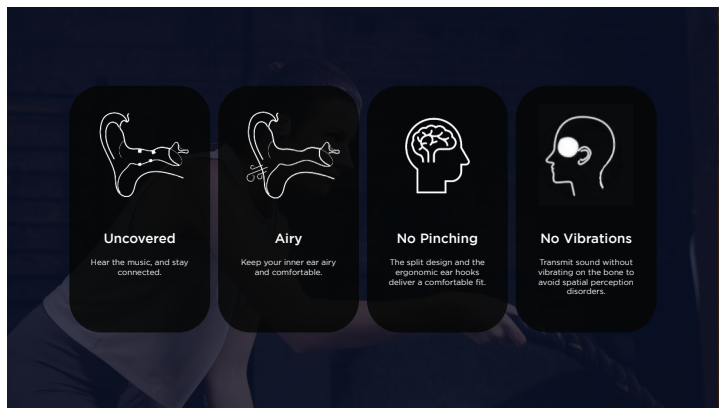

SPECIFICATIONS:

Model:	EF606	Earbud Playtime (Fully Charged):	10 Hours*
Earbud Weigh:	10 g	Total Playtime (Fully Charged):	30 Hours*
Case Weight:	59.7 g	Impedance:	16 Ω
Product Weight:	79.7 g	Wireless Range:	10m
Earbud Size:	44.92 x 47.11 x 22.64 mm	Bluetooth:	Bluetooth® 5.3
Case Size:	104.8 x 54.6 x 30.0 mm	Bluetooth Protocol:	HFP / A2DP / AVRCP
Earbud Battery Capacity:	85 mAh	Input:	5V 0.5A
Case Battery Capacity:	600 mAh	Working Temperature:	0 °C - 45 °C
Earbud Charging Time:	90 Minutes	Frequency Band:	2.400 GHz - 2.4835 GHz
Case Charging Time:	120 Minutes	Colors:	Black / Beige

BLACK EAN: 6933037203189
UPC: 0190280000927

WHITE EAN: 6933037203301
UPC: 0190280001016

The specifications are acquired from laboratory tested data.
* The playback time, tested under the laboratory condition of AAC format and 50% volume, may vary with different device settings, environments, usage and other factors.