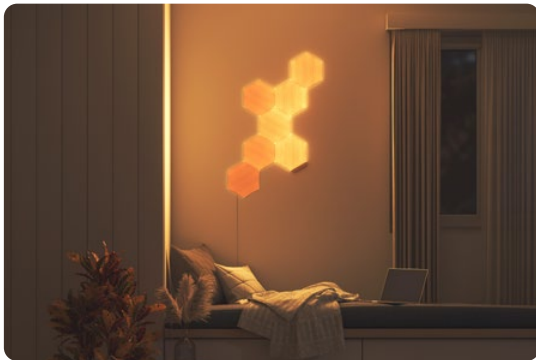

Lighting That Inspires

Get cozy, create a warm ambience with a modern take on the classic fireplace.