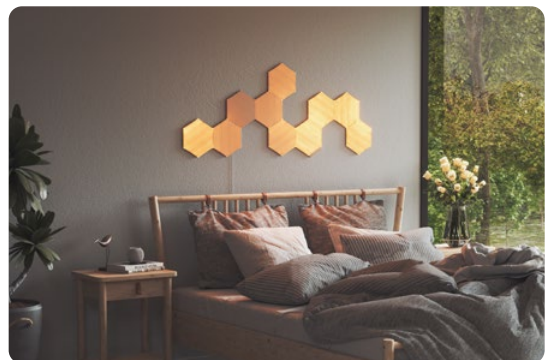

 **nanoleaf**[®]
Smarter by Design

Nanoleaf Elements

Wood Look Hexagons

Product Leaflet

Meet the Nanoleaf Elements

Nanoleaf Elements
infuses **smart
technology with
lighting design.**

Customizable modular panels finished with a wood-grain veneer provide elegance and cutting-edge innovation to your living space. **Made to look beautiful on or off**, Nanoleaf Elements is a smart lighting fixture and standalone piece of wall art all in one. A wide range of warm to cool lighting options **create calming nature-inspired Scenes like a crackling Fireplace and gently moving Clouds**, setting the ambience for unwinding before bed or getting cozy in your favorite reading nook.

Lighting That Inspires

Get cozy, create a warm ambience with a modern take on the classic fireplace.

Create calm, set up your personal wellness corner for yoga and meditation.

Reimagine your space, elevate your home decor with a captivating statement wall.

Find inspiration, let the panels take you to a place of creativity.

Wind down, escape the stress of everyday life, or relax and get ready for bed.

What Truly Sets Nanoleaf Elements Apart

Bespoke Lighting Designs

Simple Setup

Easily secure panels to the wall with included adhesives. It's easier than putting up a picture frame.

Dynamic Glowing Effects

Experience the cozy feeling of a crackling Fireplace or the tranquility of a Calming Waterfall with Elements curated lighting Scenes. Or customize your own in the app.