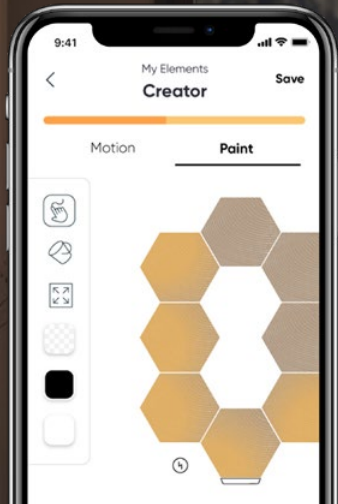

Arrange the modular Elements panels into any configuration for complete creative freedom. A truly bespoke lighting experience, without the traditional markups.

Nature-Inspired Smart Decor

The perfect harmony of art and technology, Nanoleaf Elements doubles as an elegant piece of artwork and customizable ambient lighting. Controllable with touch buttons or through the Nanoleaf App.

Simple Setup

Easily secure panels to the wall with included adhesives. It's easier than putting up a picture frame.

Dynamic Glowing Effects

Experience the cozy feeling of a crackling Fireplace or the tranquility of a Calming Waterfall with Elements curated lighting Scenes. Or customize your own in the app.

Smarter Features

Schedules

Automate your lighting to wake you up in the morning, wind down at night and set reminder alarms.

Touch Controls

Touch a panel to turn on/off, change Scenes and adjust brightness.