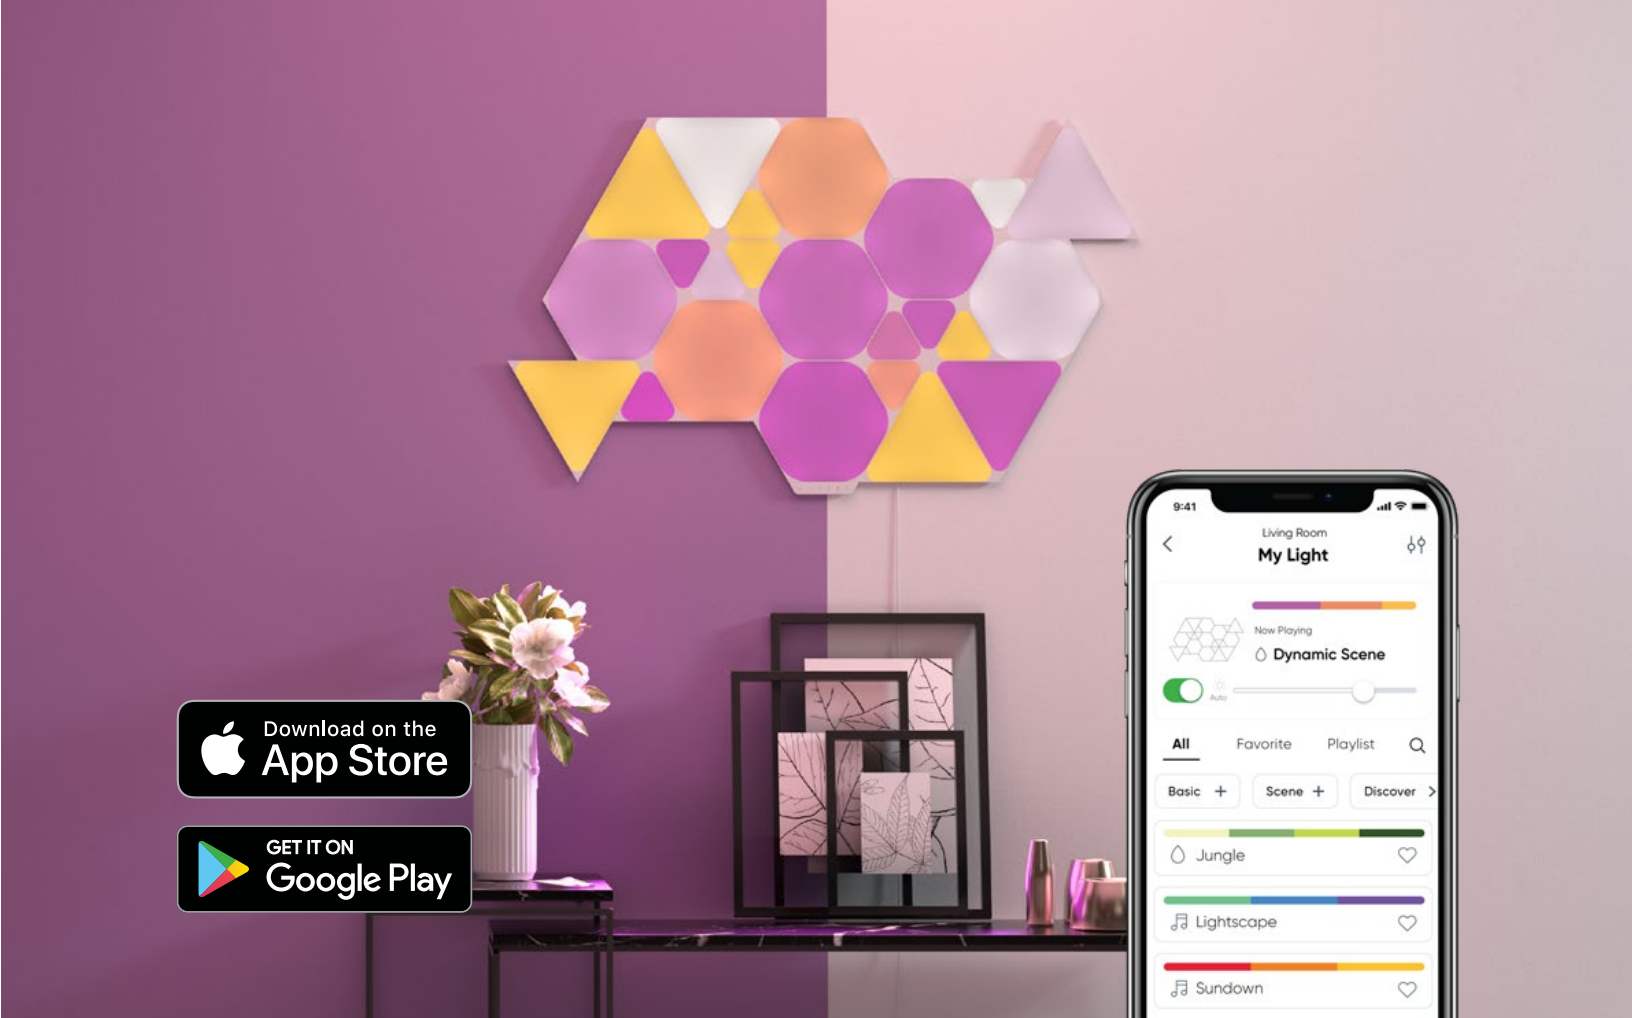

Download on the
App Store

GET IT ON
Google Play

Nanoleaf Shapes

Mini Triangles | Starter Kit (5 Panels)

- 5x Mini Triangle Light Panels
- 5x Mounting Plates
- 6x Double-sided adhesive Mounting Tape
- 6x Linkers for connecting panels and Controller
- 1x Controller
- 1x Power Supply (100VAC - 120VAC)
- 1x Quick Start Guide