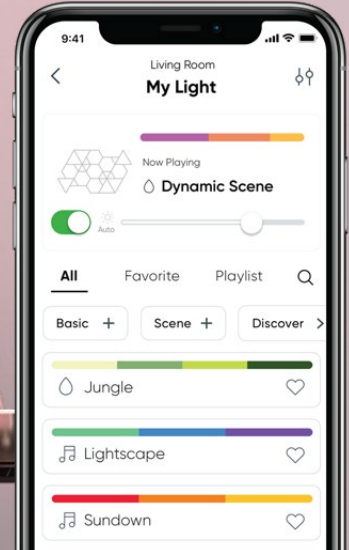

Nanoleaf Shapes Hexagons | Starter Kit (9 Pack)

- 9x Hexagon Light Panels
- 9x Mounting Plates
- 10x Double-sided adhesive Mounting Tape
- 10x Linkers for connecting panels and Controller
- 1x Controller
- 1x Power Supply (100 VAC - 240 VAC)
- 1x Quick Start Guide