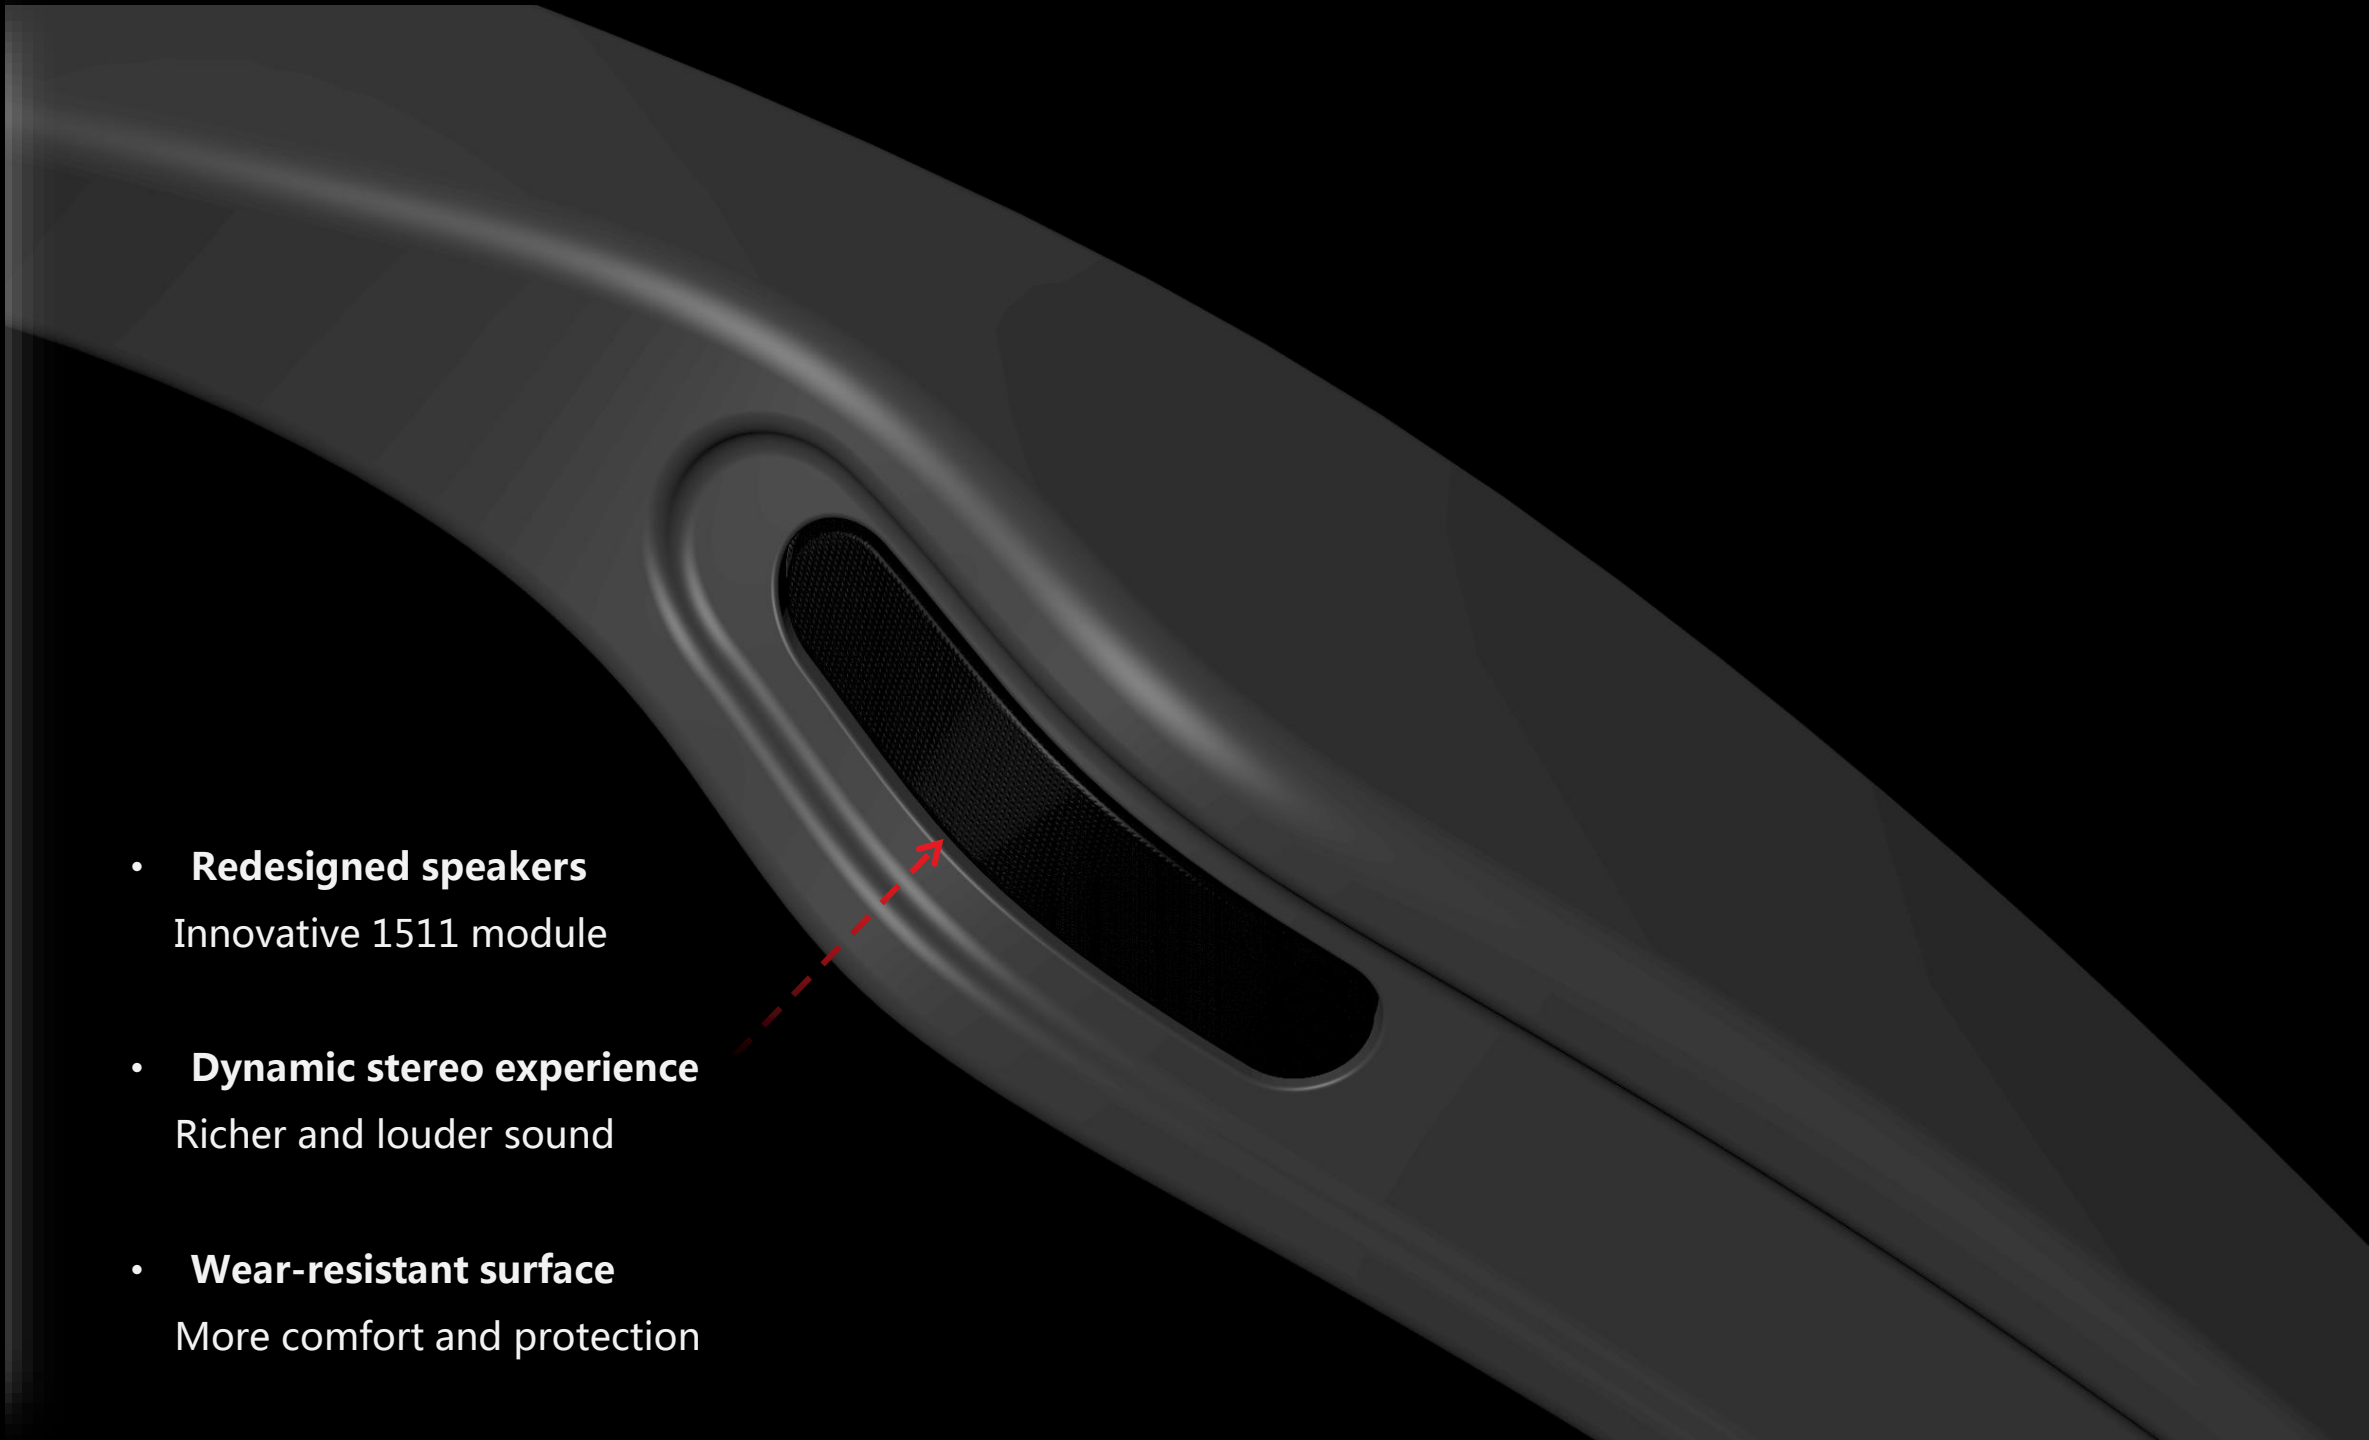

- **Redesigned speakers**
  Innovative 1511 module
- **Dynamic stereo experience**
  Richer and louder sound
- **Wear-resistant surface**
  More comfort and protection