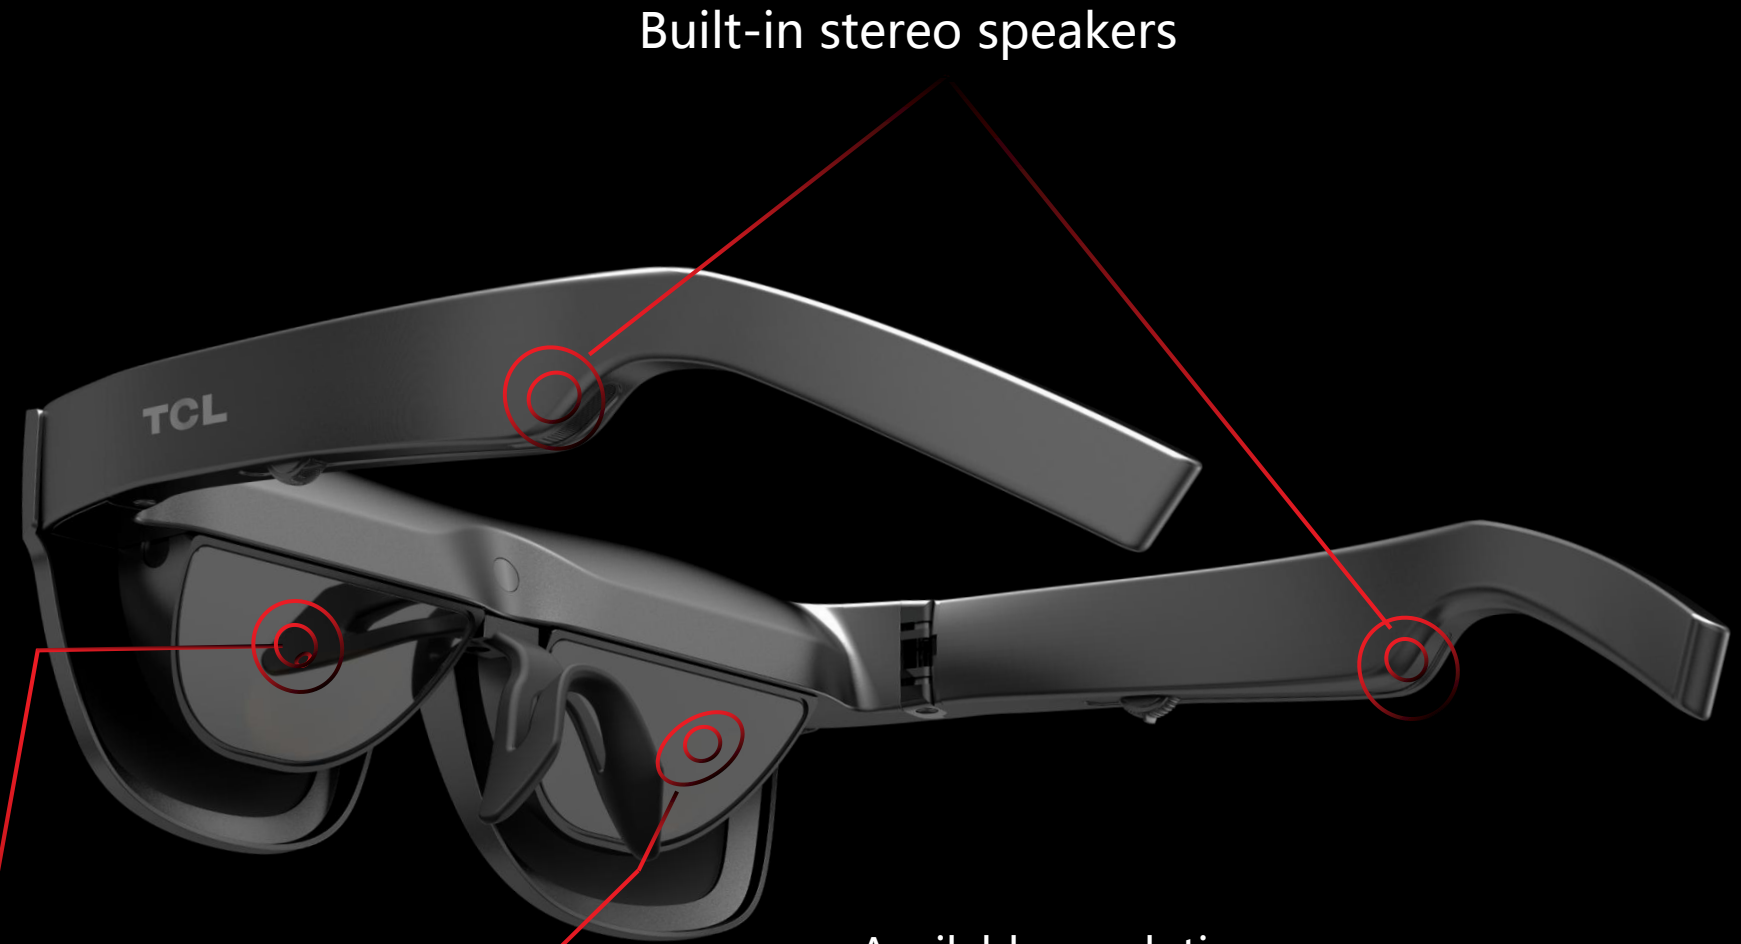

## Magnetic POGO pins

Fast and convenient connectivity  
to smart phones, tablets and PCs.

**TCL**

## Adjust Brightness

Press forward/backward  
Switch between 2D/3D\*  
Long-press (2 seconds)

\*Use a dedicated app

Built-in stereo speakers

Dual 1080P FHD Micro-OLED Displays

Available resolutions:  
2D: 1920 x 1080  
3D: 3840 x 1080