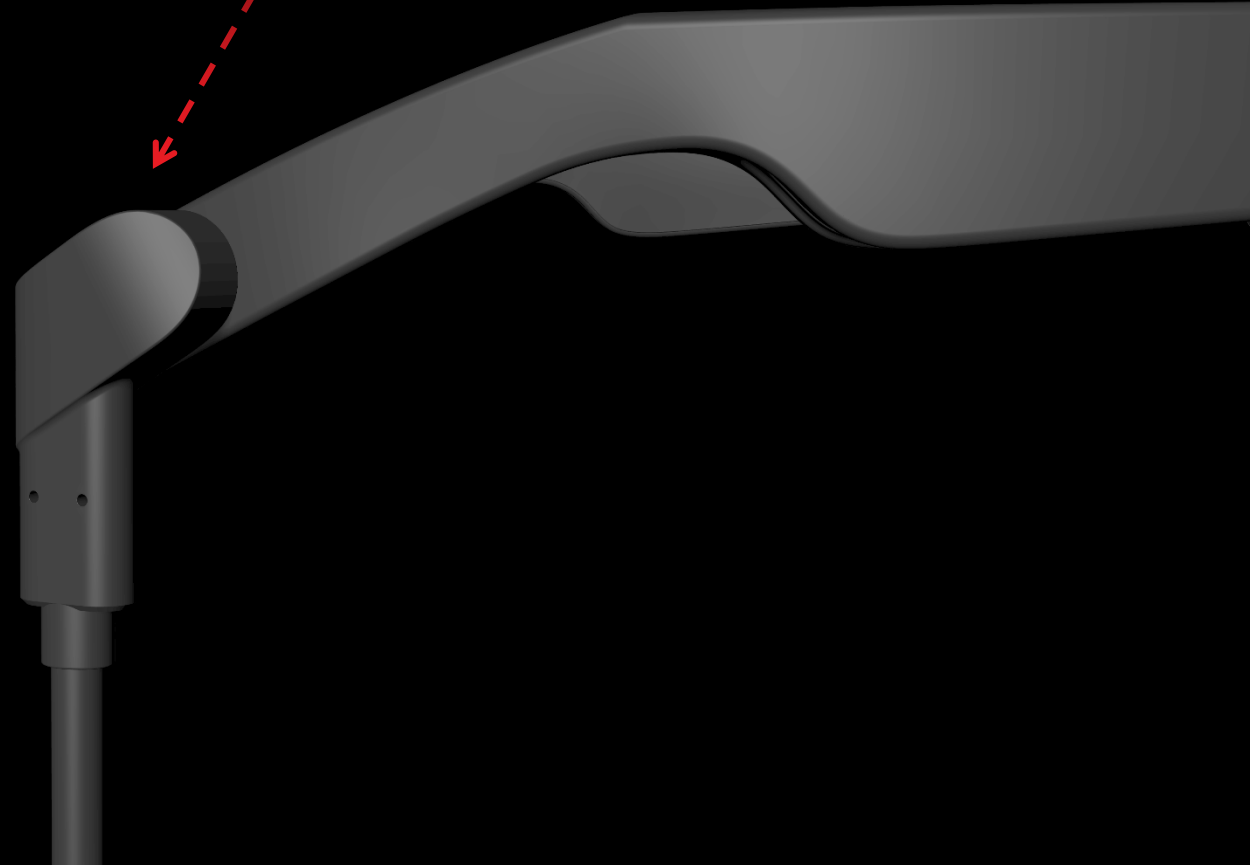

Magnetic POGO pins

Fast and convenient connectivity
to smart phones, tablets and PCs.