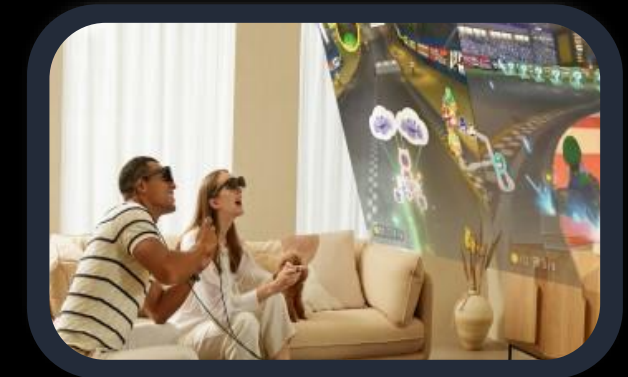

Cinematic viewing experience

Equivalent to 130-inch display at 4 meters away. Extended 1080P resolution and PPD 49 high pixel level reveal exquisite detail.