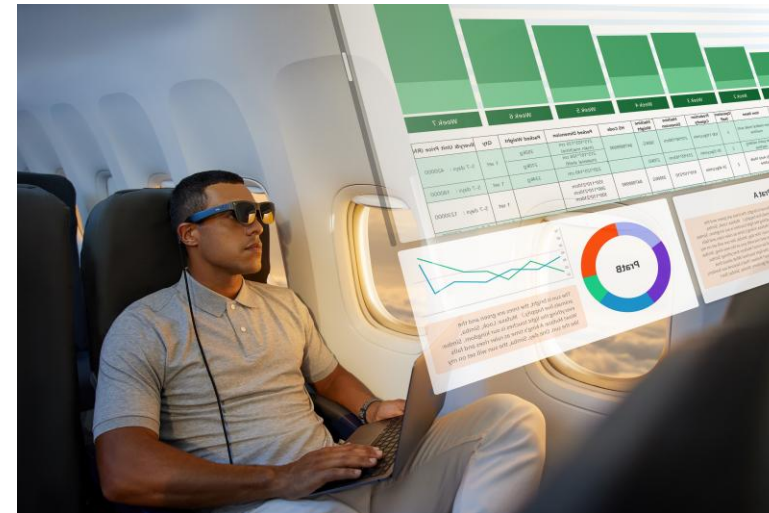

Plug & play, mobile office anytime, anywhere

Simply connect to your laptop for efficient mobile office experiences. Only you can see what you type with the private screen setup.

FPV offers you perfect piloting.