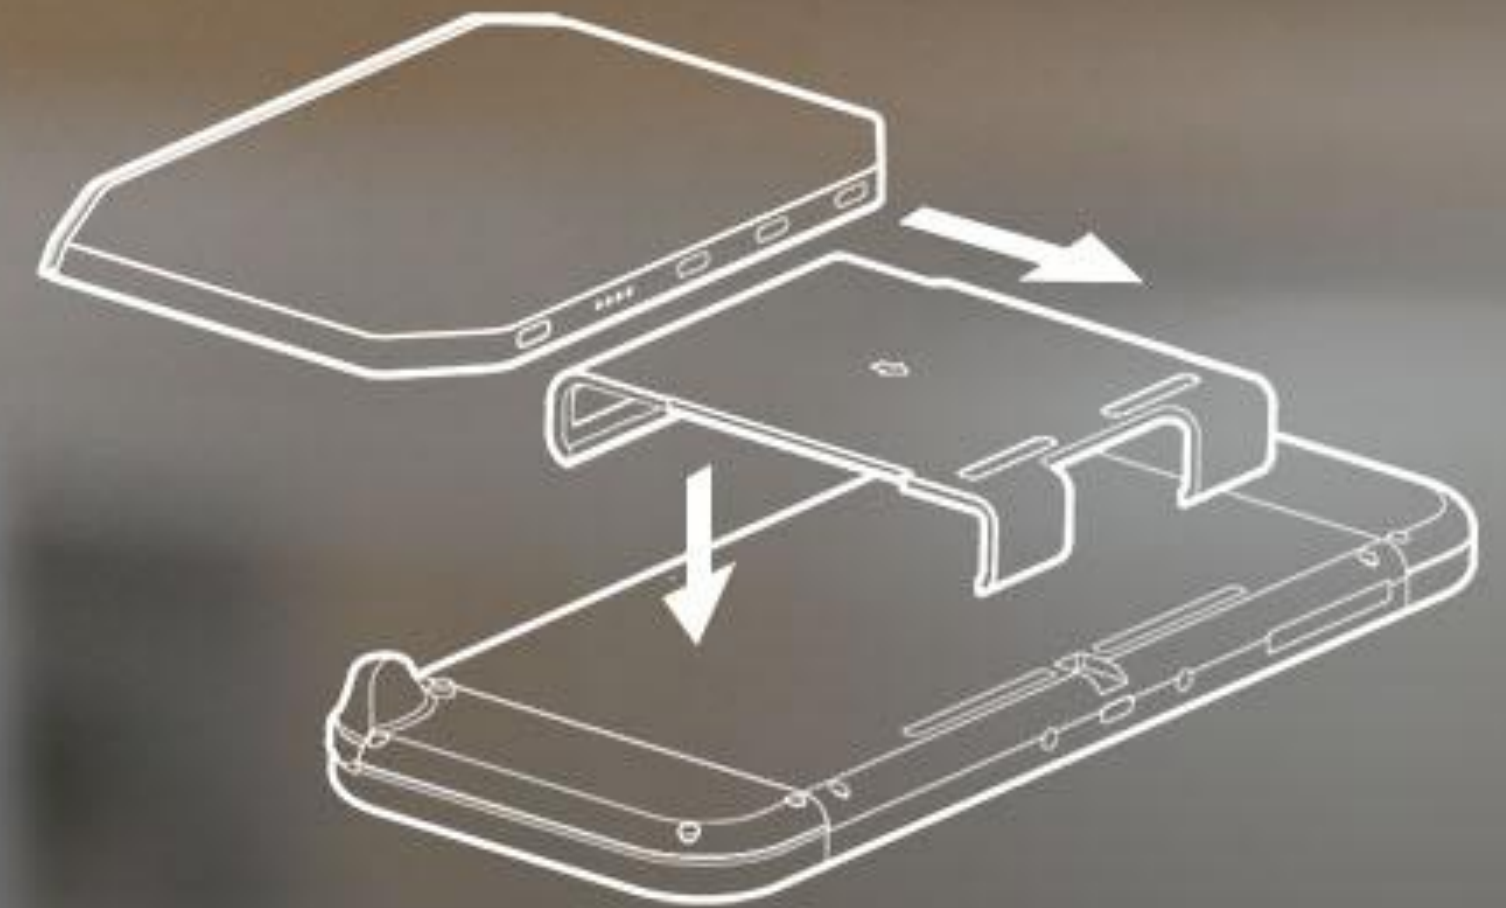

JoyDock | Easy Setup in Seconds

Easy Setup in Seconds

Slide, Click and Play