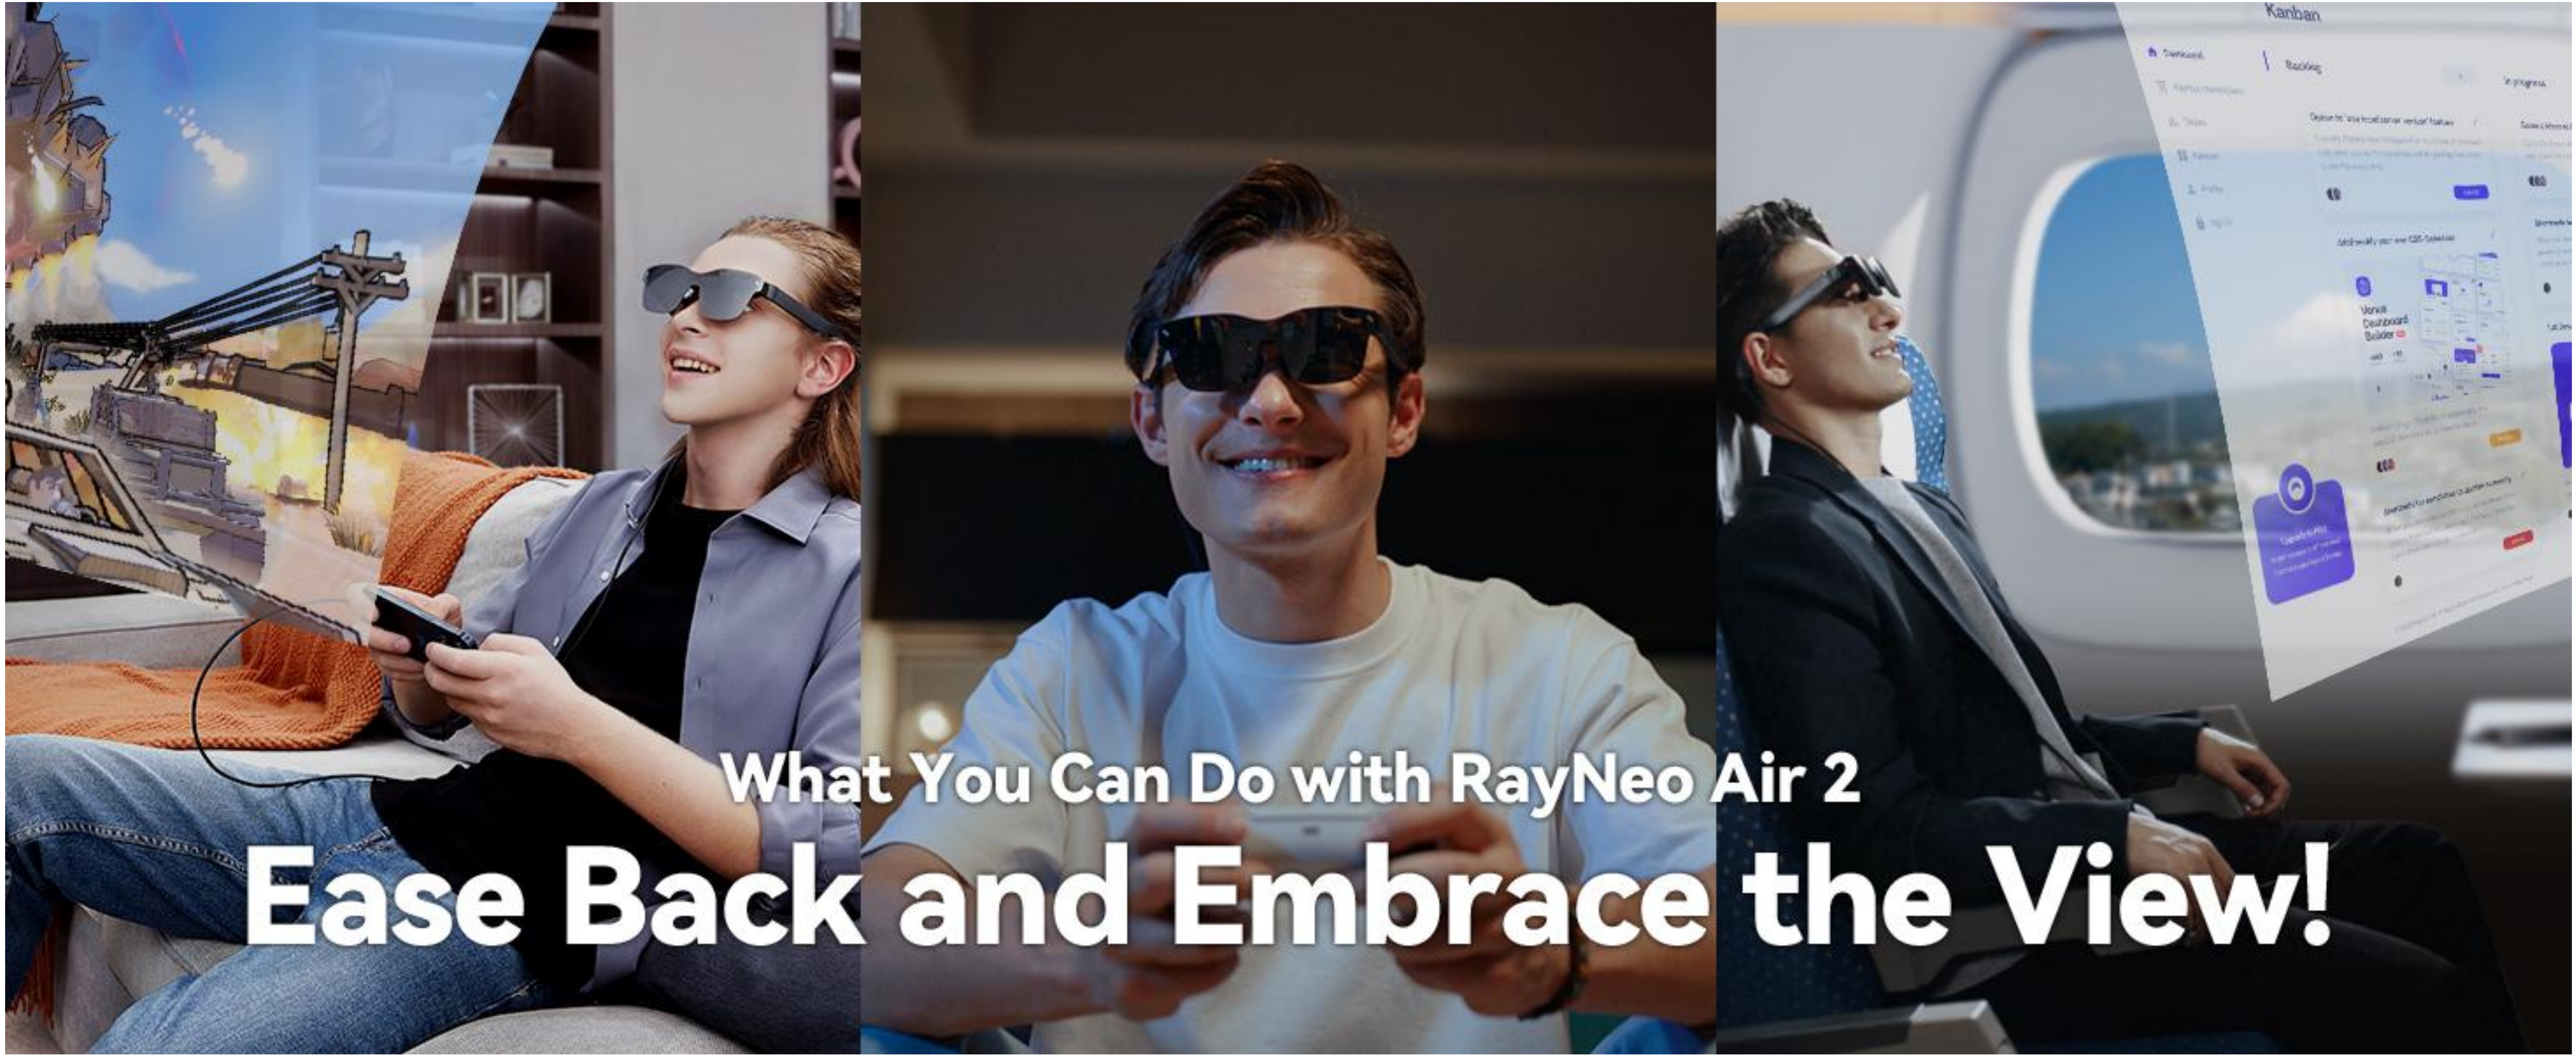

Ultra-comfy. Ultra-vibrant.
RayNeo Air 2

RayNeo Air 2 XR Glasses - Portable Giant Screen for Entertainment

Next-level ergonomic design improves significantly on comfortableness
76g lightweight makes it a daily-use XR glasses

Stylish & Comfort

76g, FOV46, 120Hz, adjustable arms, superior ergonomic design.

201-inch Massive Screen at 6 meters

Sony Flagship Micro-OLED Display

Dynamic Stereo Sound with Whisper Mode for Privacy

120Hz Refresh Rate

Ultra-lightweight, Customizable Ergo Design for Comfort

Industry-leading Eye Comfort

RayNeo Air 2

Core Values : Big Screen Everywhere, Everytime!

What You Can Do with RayNeo Air 2

Ease Back and Embrace the View!