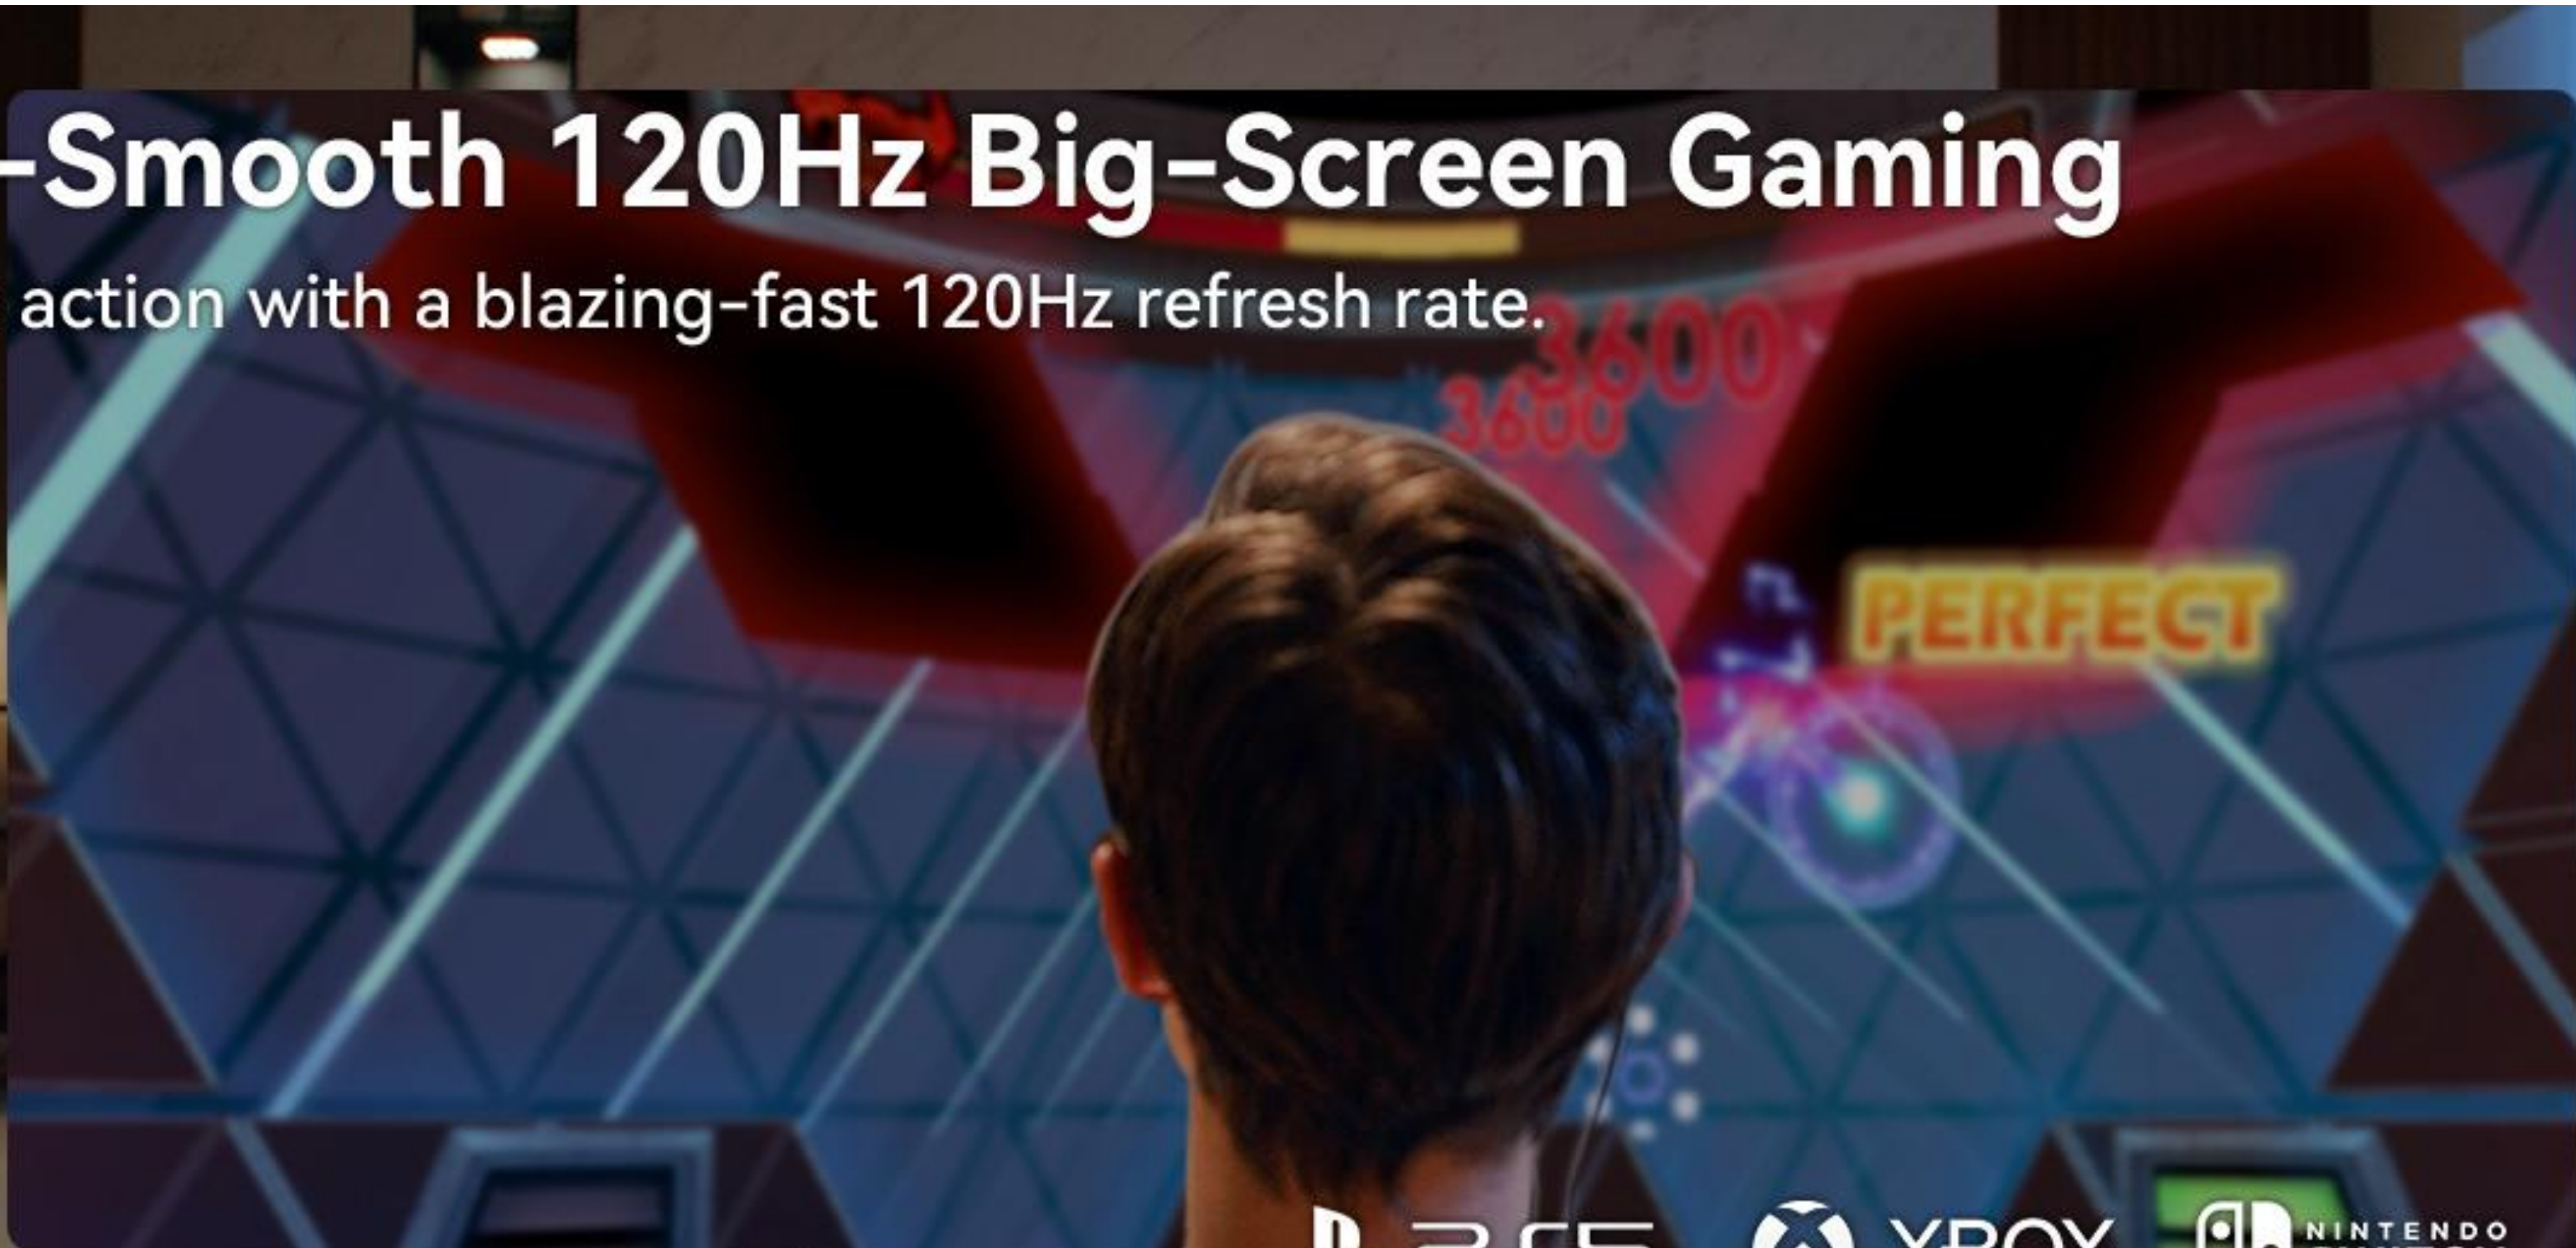

Pulse-Pounding Stereo Sound

Supreme audio bliss with top-of-line AAC super-linear stereo speakers

Ultra-Smooth 120Hz Big-Screen Gaming

Leap into action with a blazing-fast 120Hz refresh rate.

Style and Comfort in One Frame