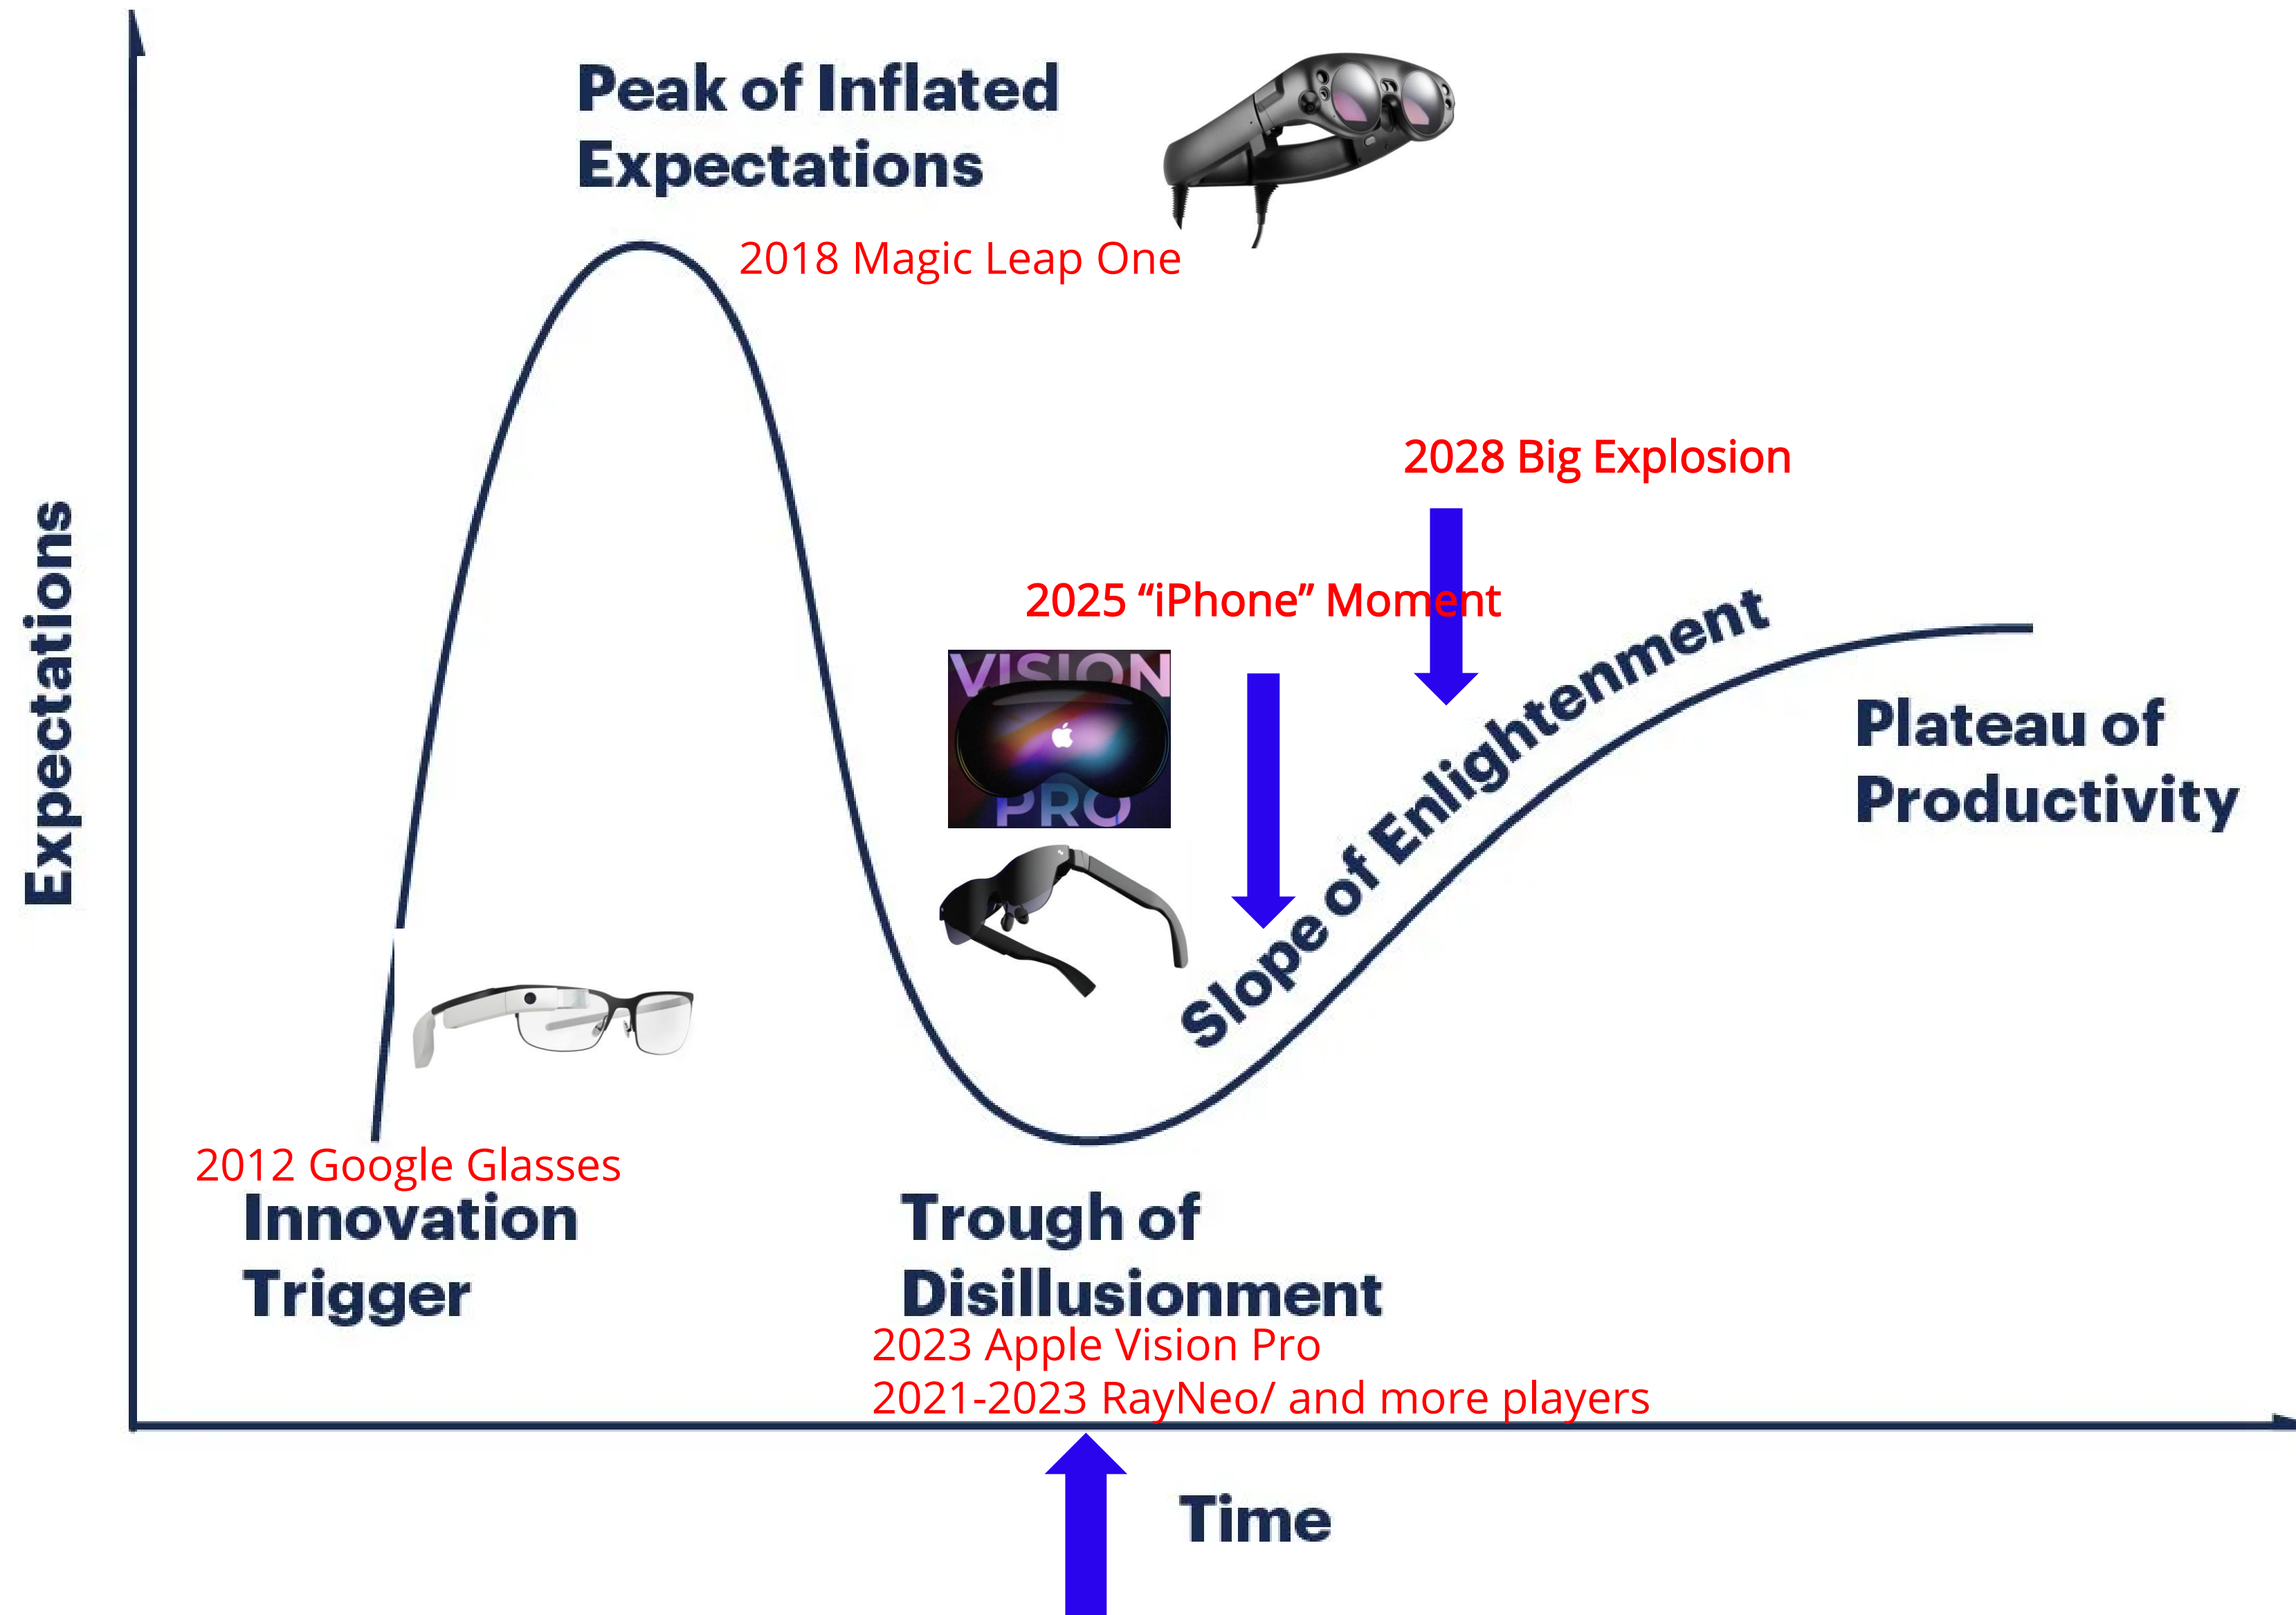

Dimension	174.1mm(L) * 154mm(W) * 47.4mm(H) (Unfolded)* 54.6mm(L) * 150.8mm(W) * 47.4mm(H) (Folded)*	Weight	76g (nose pad included)
Display	Sony Low-power Micro OLED display	Refresh Rate	120Hz, 60Hz
FOV	46°	Contrast Rate	100,000: 1
PPD	49	Color Gamut (sRGB%)	108%
Resolution	1920*1080 @2D 3840*1080 @3D	Audio	Super linear speakers * 2 Acoustic phase cancellation (Whisper Mode) Bluetooth headphones compatible
EyeBox	11.75*6.5mm	Physical Button	Volume control; brightness control; refresh rate setting; 2D/3D
Image Size	201-inch seen at 6m away	Color Correction	Yes
MTF (Center)	>80%@30lp/mm@0.0F	Connectivity	Devices with USB-C DisplayPort (DP)
TV Distortion	1.2%	Sensor	Accelerometer, gyroscope, proximity sensor
Brightness	Up to 600 nits	Cable	USB-C to USB-C

JoyDock | Your Ultimate Giant-screen Gaming Companion

Mega-Screen Gaming. Perfect Match.

Powered by JoyDock, transform your Nintendo Switch into a 201-inch portable gaming spectacle, wherever adventure takes you!

7" to 201" Mega-Screen Gaming
10000mAh Long Battery Life

JoyDock | Boost More Devices

Boost More Devices

Free from Battery Anxiety

DP-supported
Smartphones

Steam Deck

JoyDock | Easy Setup in Seconds

Easy Setup in Seconds

Slide, Click and Play

Now is Right Timing !

(1) Gartner Hype Cycle for AR Glasses

Now is Right Timing !

(2) Technology Adoption Curve

Now we aim at the early market of innovators and early adopters, who are open-minded and adventurous with innovative concepts with shortcoming