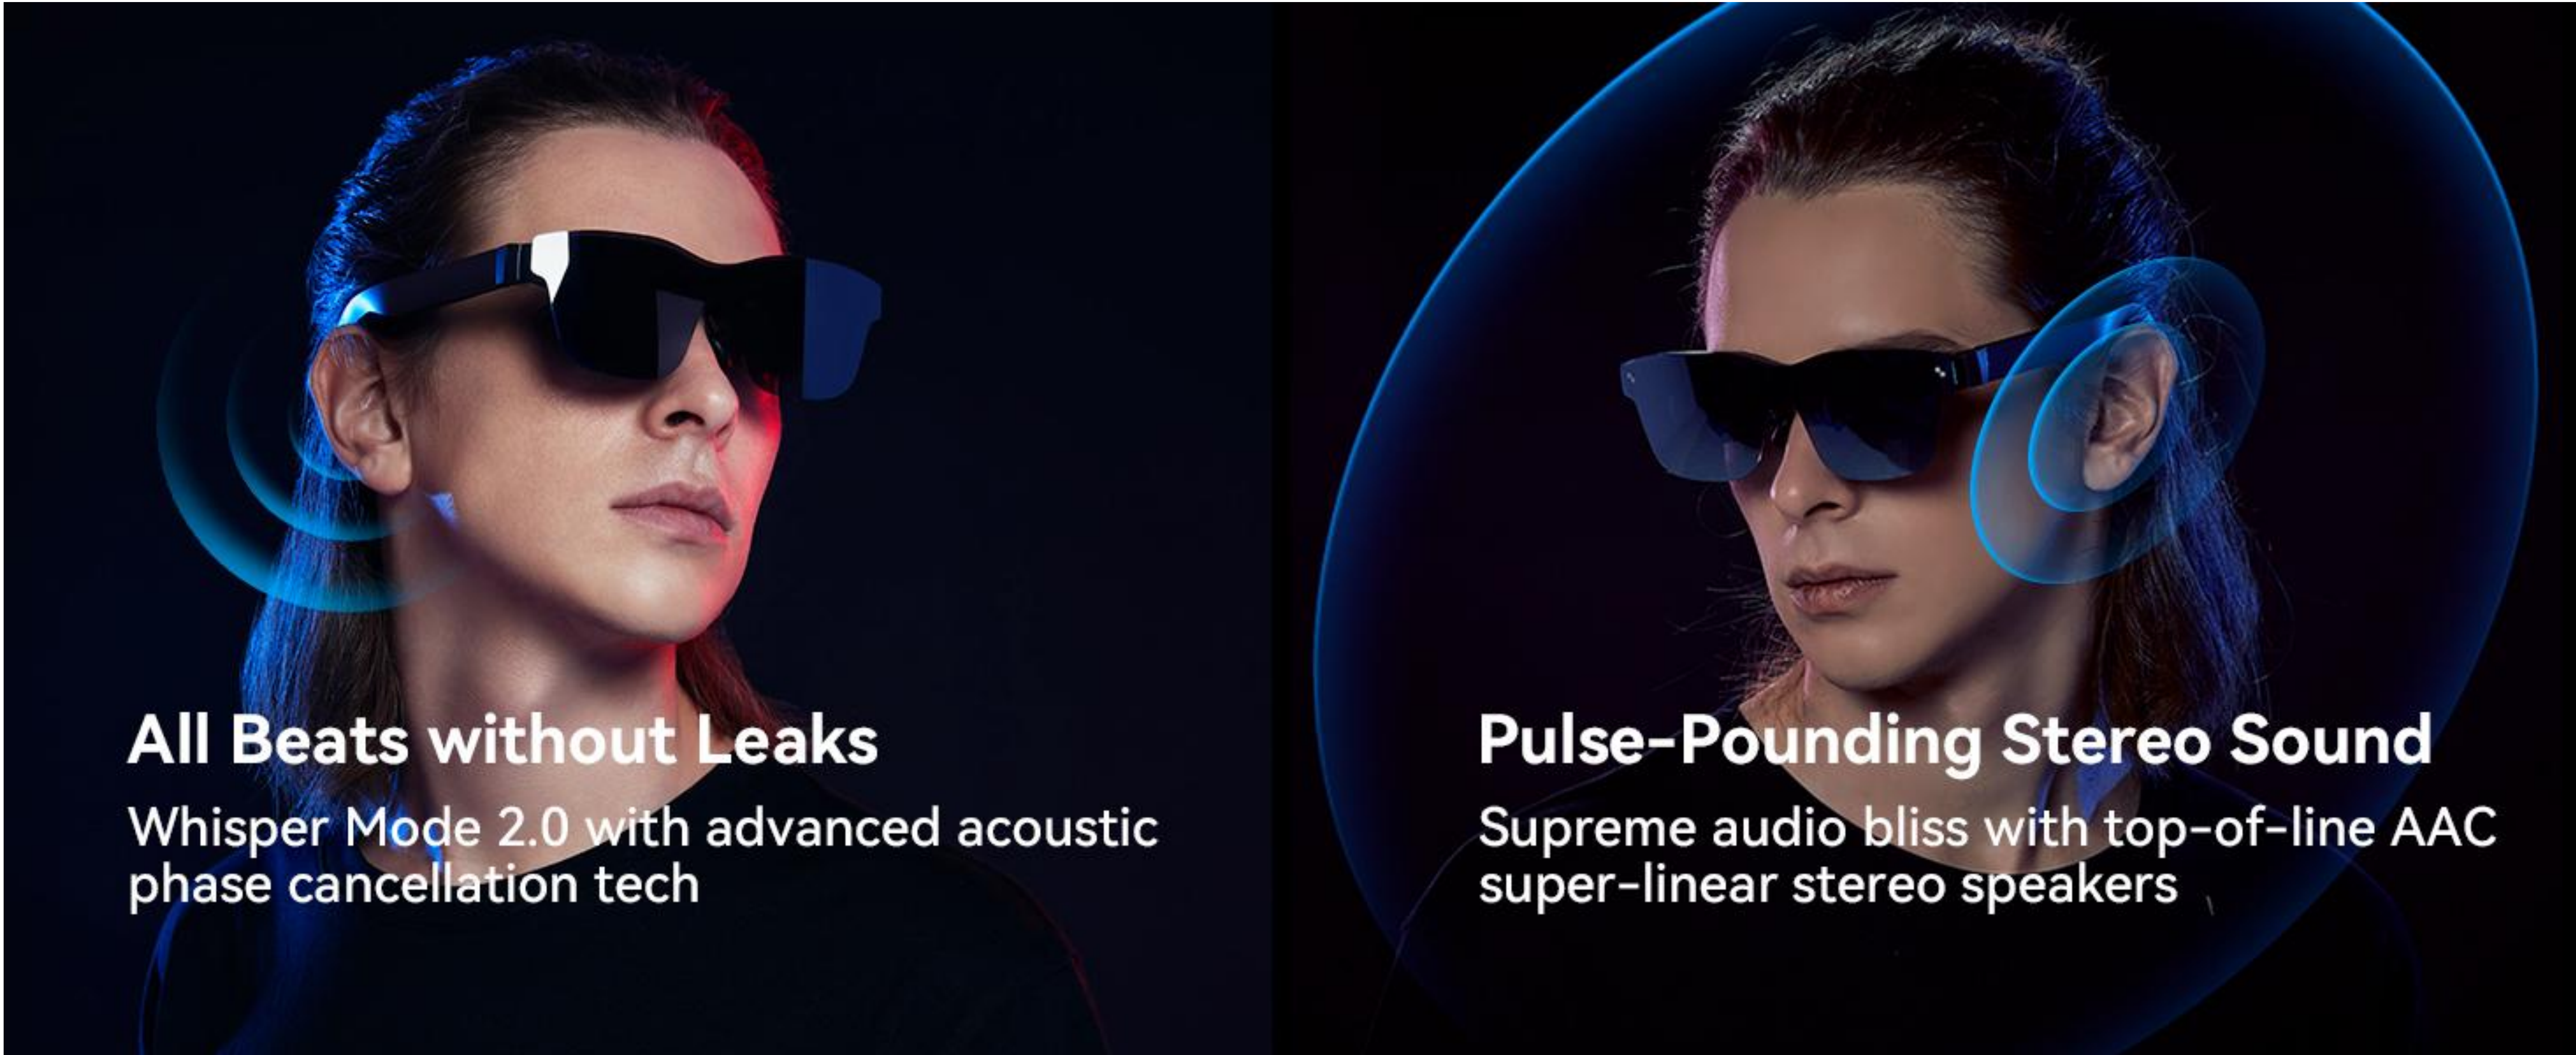

RayNeo Air 2 Dynamic Stereo Sound with Whisper Mode for Privacy

All Beats without Leaks

Whisper Mode 2.0 with advanced acoustic phase cancellation tech

Pulse-Pounding Stereo Sound

Supreme audio bliss with top-of-line AAC super-linear stereo speakers