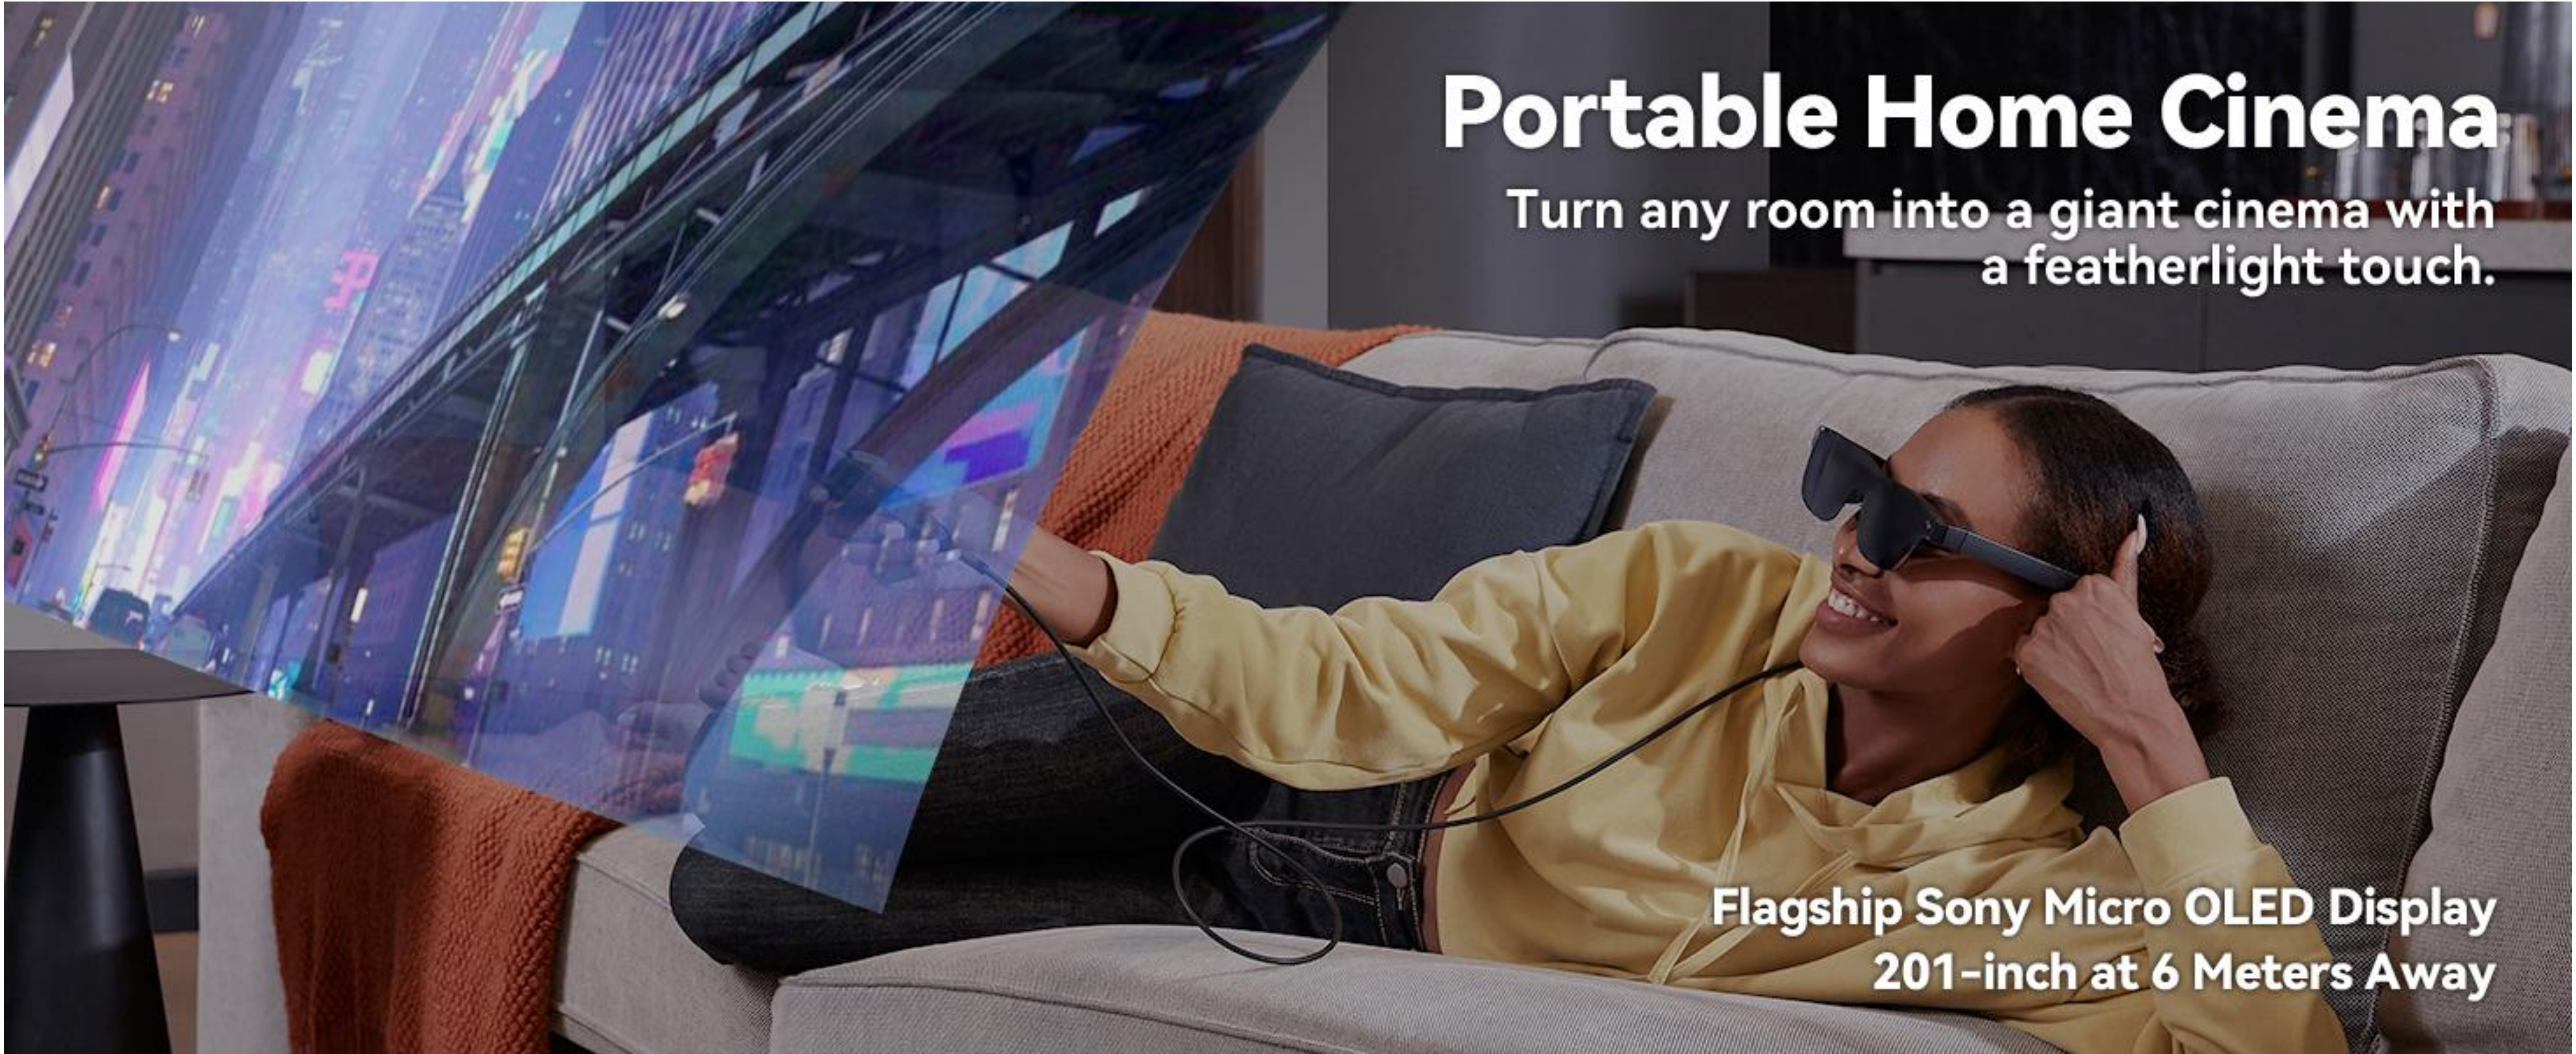

RayNeo Air 2

201-inch Massive Screen at 6 meters

RayNeo

Portable Home Cinema

Turn any room into a giant cinema with
a featherlight touch.

Flagship Sony Micro OLED Display
201-inch at 6 Meters Away