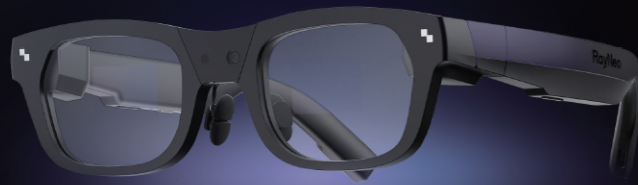

Established in 2021, RayNeo has launched the world's first binocular full-color MicroLED optical waveguide AR glasses, achieving several technology breakthroughs in the industry. Alongside winning the "Best Connected Consumer Device" at MWC's Global Mobile Awards (GLOMO) 2023 with NXTWEAR S, RayNeo also developed the innovative consumer XR wearable glasses, RayNeo Air 2, featuring top-tier, cinematic audiovisual experiences with ultimate comfort.

Contact Us

RayNeo

✉ service@rayneo.com

Official Website

www.rayneo.com

RayNeo™

AR Industry Leading Innovator

AR Glasses Daily Smart Assistant

Optical waveguide + MicroLED create revolutionary products featuring technical breakthroughs

RayNeo™ X2 Lite

The World's First Full-Color AR Glasses
Powered by Snapdragon® AR1

- Slim and Ultralight at Around 60g
- Qualcomm Snapdragon® AR1 Gen 1 Platform
- AI-empowered All-in-one Smart Assistant
- Real-time, Multi-language Dialogue Translation
- Voice-guided Smart Navigation
- Photo & Video Filming