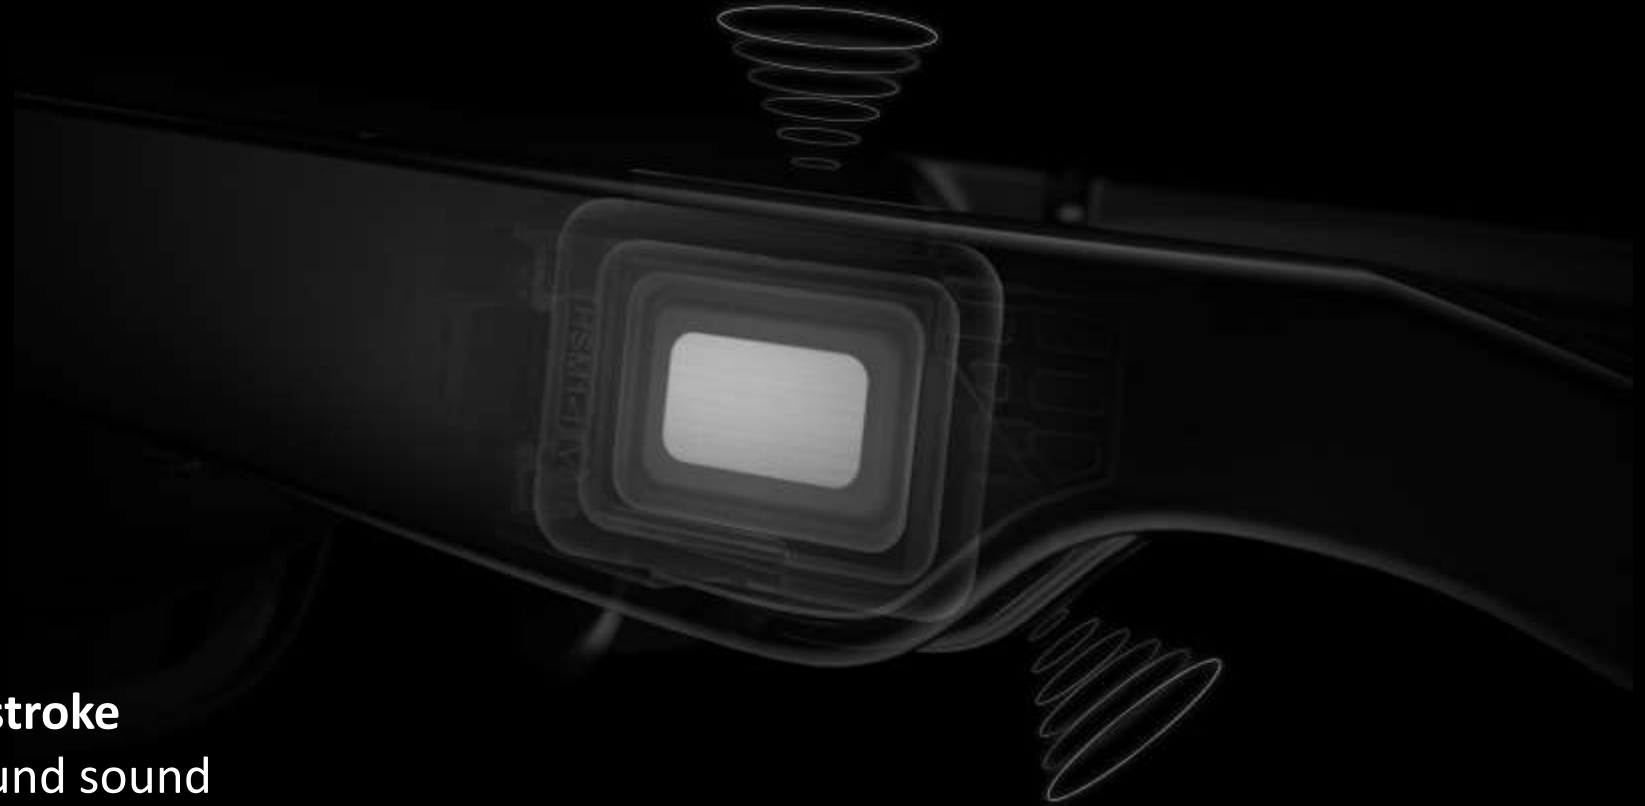

TCL NXTWEAR S | Optics & Display

- Next-gen Micro OLED display

- Resolution 1080P

- FOV 45°

- Studio-grade display quality

- Color gamut 108% sRGB

- PPD 49

TCL NXTWEAR S | Optics & Display

Next-gen Micro OLED Display

The ultra-wide color gamut of 108% sRGB delivers more immersive viewing for AR experience.

Studio-grade professional display effects.

Designed to power up your streaming, gaming experience and ease your daily office tasks.

TCL NXTWEAR S | Audio

New sound experience

The audio system has been fully upgraded that enhances treble and bass lines.

TCL NXTWEAR S | Audio

**Super linear unit: 0.5mm stroke**

Delivers refined bass surround sound
for deeper immersion.